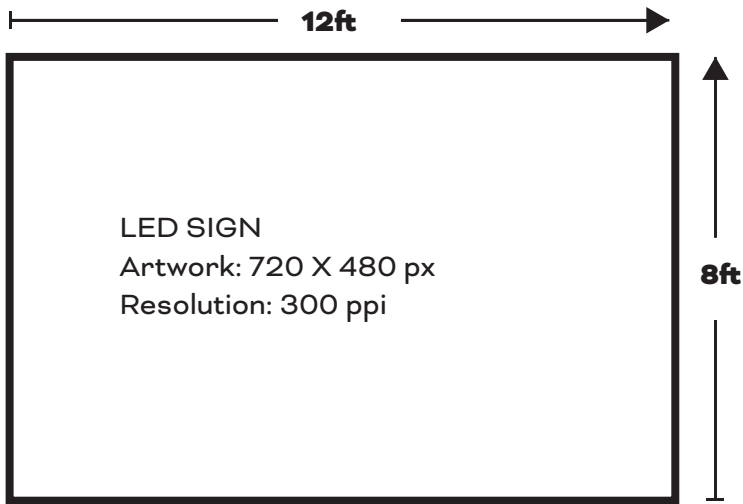

LED SIGN : PRODUCTION
403-548-2963 | myrna@sandflymarketing.ca

LOCATION

Maple Ave & 3rd Street SE
12ft x 8ft
Double Sided

ARTWORK SUBMISSION

Dimension: 720px wide x 480px high
Resolution: 300 ppi
Colour: RGB
File: JPG or PNG