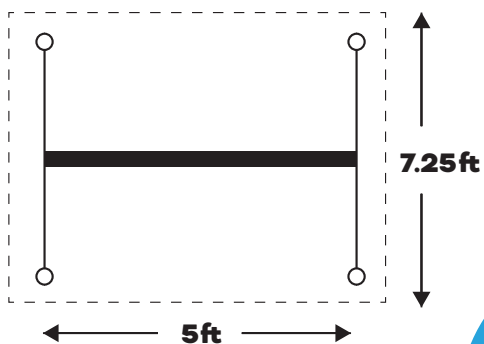

**LOCATIONS**

1. 3rd Street SE & Division Ave (Red Velvet)  
10ft x 6ft  
Single Sided

2. 13th Ave SE & Strachan Rd SE (Husky)  
10ft x 6ft  
Single Sided

**ARTWORK SUBMISSION**

Dimension: 700px wide x 420px high  
Resolution: 300 ppi  
Colour: RGB  
File: JPG or PNG

### AERIAL VIEW

94ft<sup>2</sup>

Total square footage of footprint

### AERIAL VIEW

36.25ft<sup>2</sup>

Total square footage of footprint

### 2.) Mini Sign

Dimension: 60" wide x 60" high  
Safe printing margin: 2" on all sides

- Artwork at 100% scale
- Do not include bleed
- Do not include cropmarks
- Do not round corners
- Outline fonts

Resolution: minimum 72 ppi