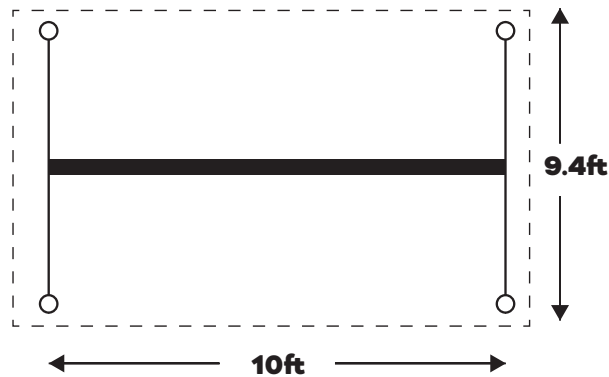

**LOCATIONS**

1. 3rd Street SE & Division Ave (Red Velvet)  
10ft x 6ft  
Single Sided

2. 13th Ave SE & Strachan Rd SE (Husky)  
10ft x 6ft  
Single Sided

**ARTWORK SUBMISSION**

Dimension: 700px wide x 420px high  
Resolution: 300 ppi  
Colour: RGB  
File: JPG or PNG

### AERIAL VIEW

94ft<sup>2</sup>

Total square footage of footprint

### 1.) Standard Sign

Dimension: 120" wide x 60" high  
Safe printing margin: 3.5" on all sides

- Artwork at 100% scale
- Do not include bleed
- Do not include cropmarks
- Do not round corners
- Outline fonts

### 2.) Mini Sign

Dimension: 60" wide x 60" high  
Safe printing margin: 2" on all sides

- Artwork at 100% scale
- Do not include bleed
- Do not include cropmarks
- Do not round corners
- Outline fonts

Resolution: minimum 72 ppi