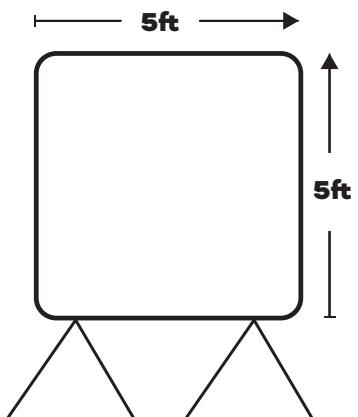

**LOCATIONS**

1. 3rd Street SE & Division Ave (Red Velvet)  
10ft x 6ft  
Single Sided

2. 13th Ave SE & Strachan Rd SE (Husky)  
10ft x 6ft  
Single Sided

**ARTWORK SUBMISSION**

Dimension: 700px wide x 420px high  
Resolution: 300 ppi  
Colour: RGB  
File: JPG or PNG

### AERIAL VIEW

94ft<sup>2</sup>

Total square footage of footprint

### AERIAL VIEW

36.25ft<sup>2</sup>

Total square footage of footprint

### 2.) Mini Sign

Dimension: 60" wide x 60" high  
Safe printing margin: 2" on all sides

- Artwork at 100% scale
- Do not include bleed
- Do not include cropmarks
- Do not round corners
- Outline fonts

Resolution: minimum 72 ppi