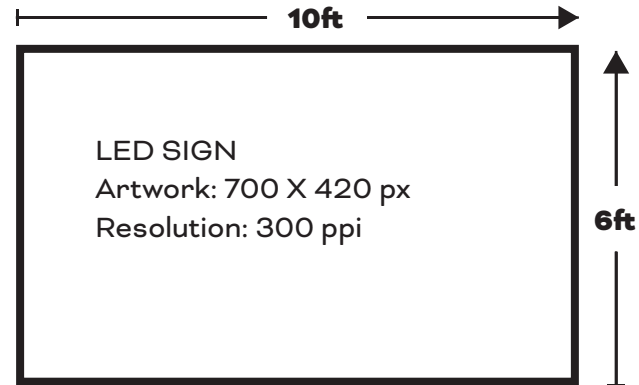

**LOCATIONS**

1. 3rd Street SE & Division Ave (Red Velvet)  
10ft x 6ft  
Single Sided

2. 13th Ave SE & Strachan Rd SE (Husky)  
10ft x 6ft  
Single Sided

**ARTWORK SUBMISSION**

Dimension: 700px wide x 420px high  
Resolution: 300 ppi  
Colour: RGB  
File: JPG or PNG

### AERIAL VIEW

36.25ft<sup>2</sup>

Total square footage of footprint

### 1.) Standard Sign

Dimension: 120" wide x 60" high  
Safe printing margin: 3.5" on all sides

- Artwork at 100% scale
- Do not include bleed
- Do not include cropmarks
- Do not round corners
- Outline fonts

### 2.) Mini Sign

Dimension: 60" wide x 60" high  
Safe printing margin: 2" on all sides

- Artwork at 100% scale
- Do not include bleed
- Do not include cropmarks
- Do not round corners
- Outline fonts

Resolution: minimum 72 ppi