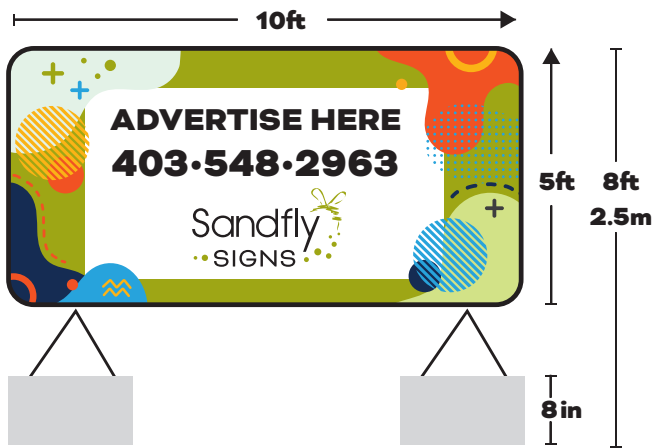

PORTABLE SIGN : PRODUCTION

403-548-2963 | myrna@sandflymarketing.ca

Sandfly
SIGNS

STANDARD SIGN